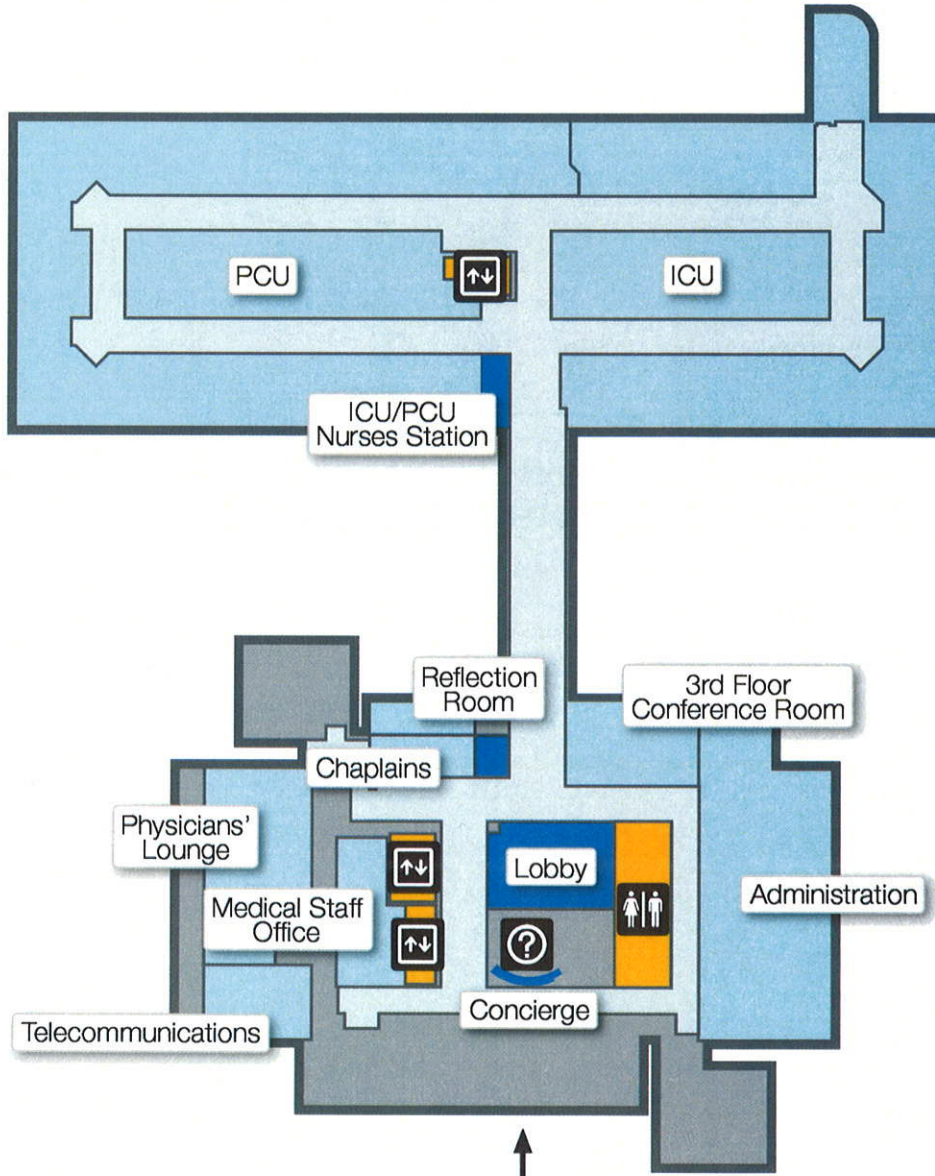

Swedish Edmonds First Floor Map

-  Information
-  Restrooms
-  Elevators

21601 76th Avenue West • Edmonds, WA 98026
425.640.4000 • www.swedish.org

Swedish Edmonds Third Floor Map

-  Information
-  Restrooms
-  Elevators

↑
Green
Entrance