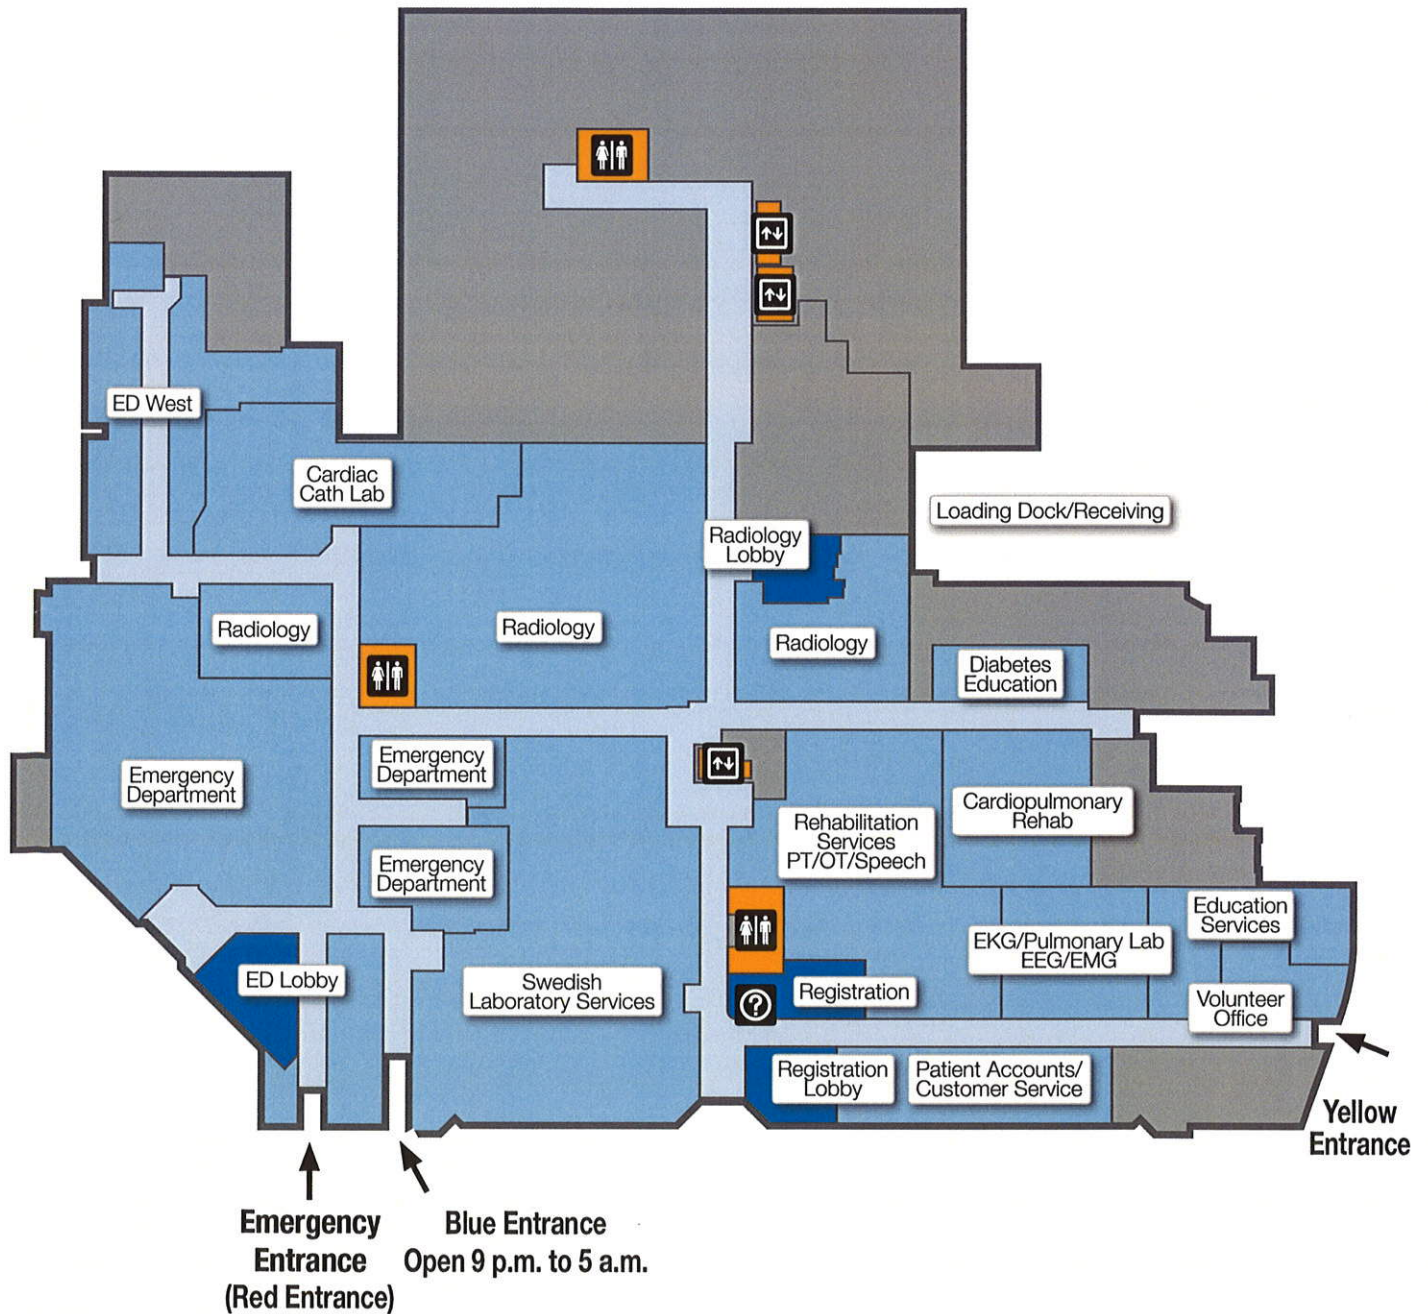

Swedish Edmonds First Floor Map

-  Information
-  Restrooms
-  Elevators

21601 76th Avenue West • Edmonds, WA 98026
425.640.4000 • www.swedish.org

Swedish Edmonds Third Floor Map

-  Information
-  Restrooms
-  Elevators

↑
Green
Entrance