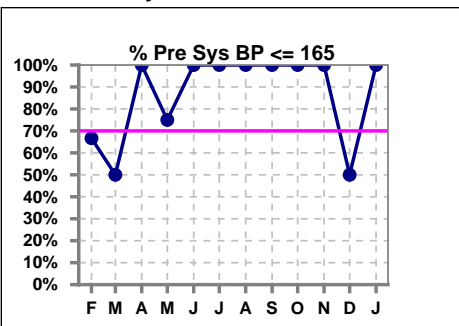

Rainier Beach Kidney Center

Renton Kidney Center

Scribner Kidney Center

SeaTac Kidney Center

Yesler Terrace Kidney Center

Snoqualmie Ridge Kidney Center

Burien Kidney Center

Everett Kidney Center