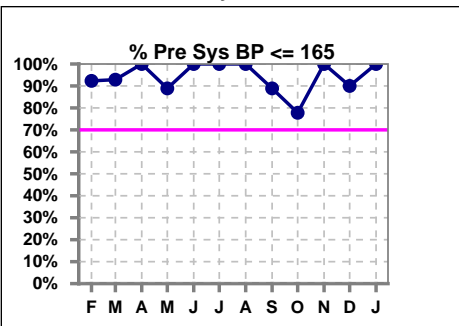

Rainier Beach Kidney Center

Renton Kidney Center

Scribner Kidney Center

SeaTac Kidney Center

Yesler Terrace Kidney Center

Snoqualmie Ridge Kidney Center

Burien Kidney Center

Everett Kidney Center