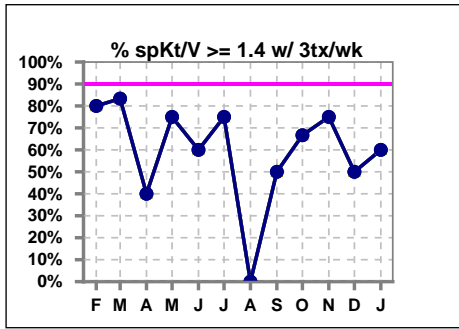

Kirkland Kidney Center