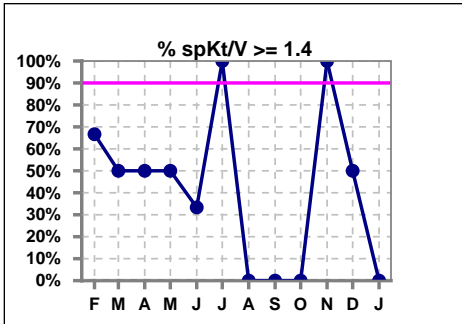

Yesler Terrace Kidney Center

Snoqualmie Ridge Kidney Center

Burien Kidney Center

Everett Kidney Center

Panther Lake Kidney Center

Northwest Kidney Centers

spKt/V \geq 1.4 w/ 3tx/wk

Auburn Kidney Center