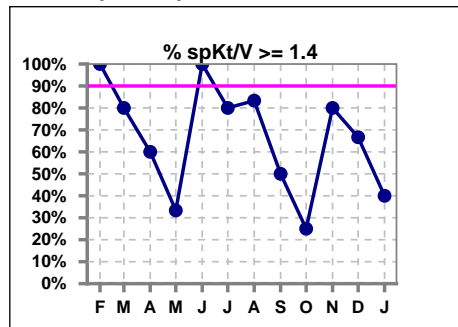

Lake City Kidney Center