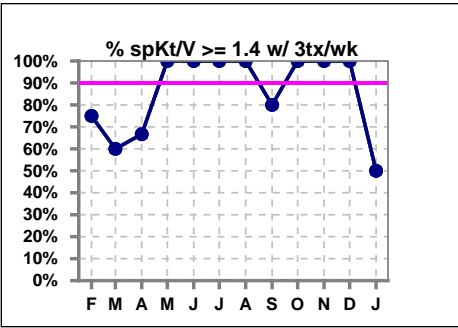

Yesler Terrace Kidney Center

Snoqualmie Ridge Kidney Center

Burien Kidney Center

Everett Kidney Center

Panther Lake Kidney Center

Northwest Kidney Centers

spKt/V \geq 1.4 w/ 3tx/wk

Auburn Kidney Center