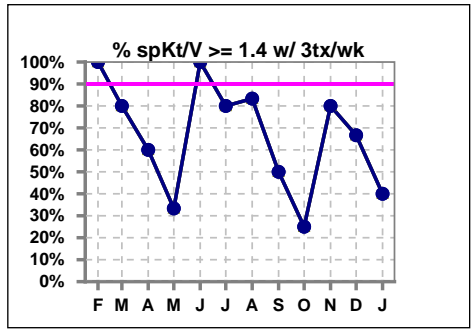

Lake City Kidney Center