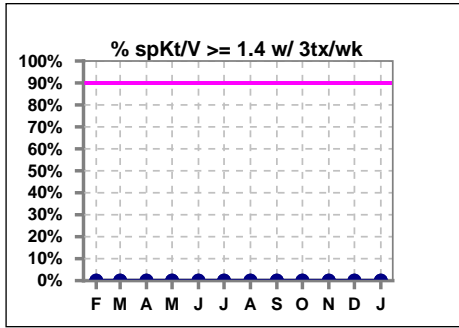

Broadway Kidney Center