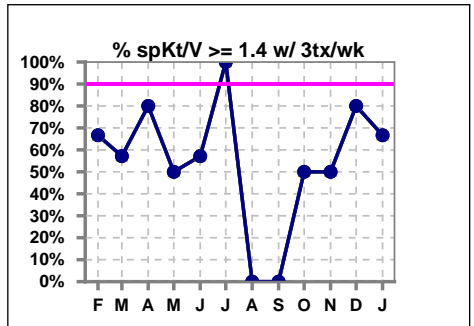

Rainier Beach Kidney Center