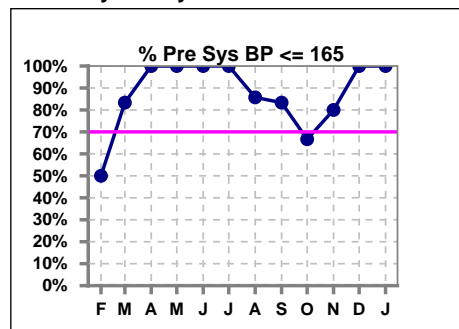

Lake City Kidney Center