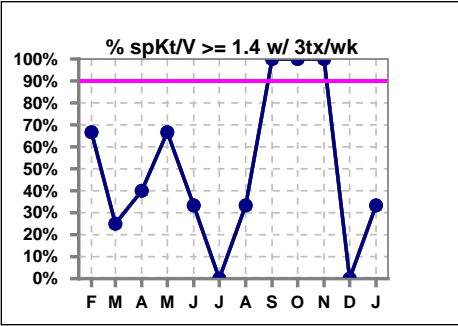

Federal Way East Kidney Center