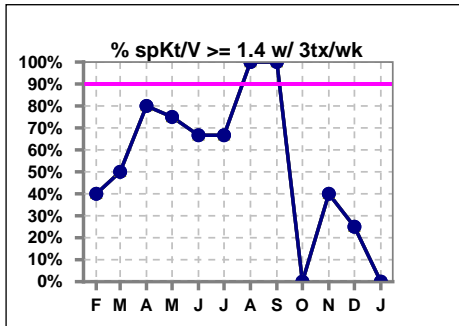

Port Angeles Kidney Center