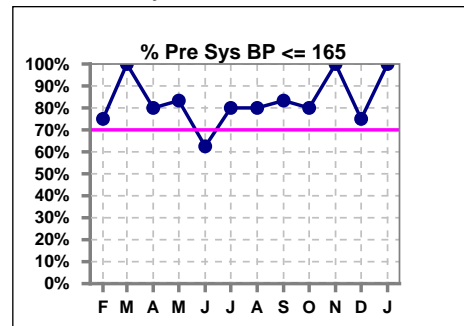

Rainier Beach Kidney Center

Renton Kidney Center

Scribner Kidney Center

SeaTac Kidney Center

Yesler Terrace Kidney Center

Snoqualmie Ridge Kidney Center

Burien Kidney Center

Everett Kidney Center