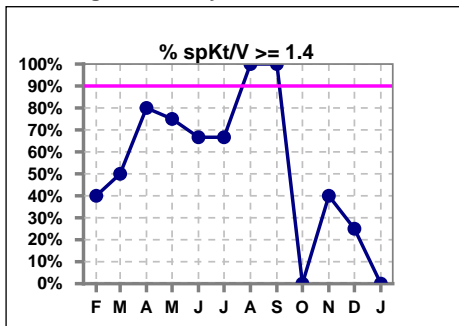

Port Angeles Kidney Center