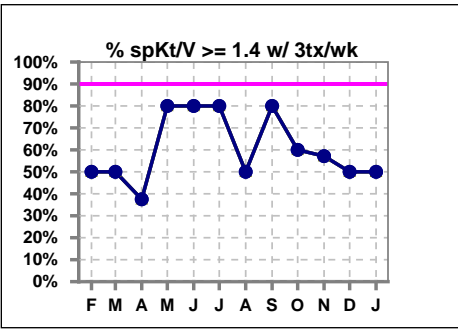

Kent Kidney Center