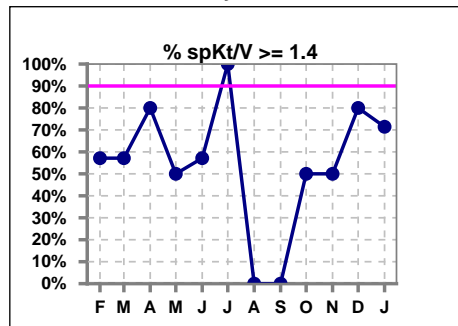

Rainier Beach Kidney Center