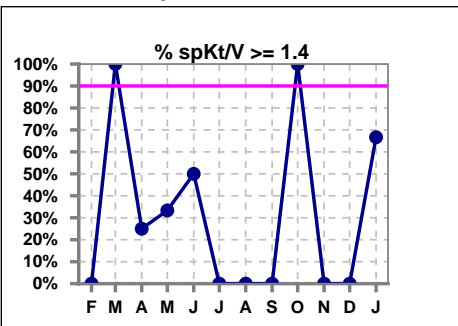

Bellevue Kidney Center