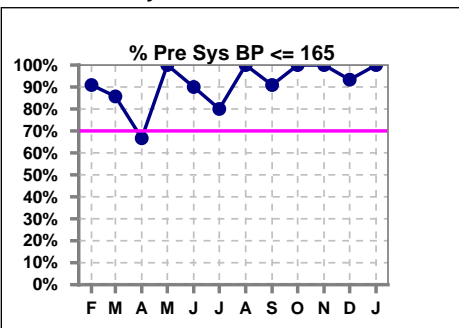

Renton Kidney Center