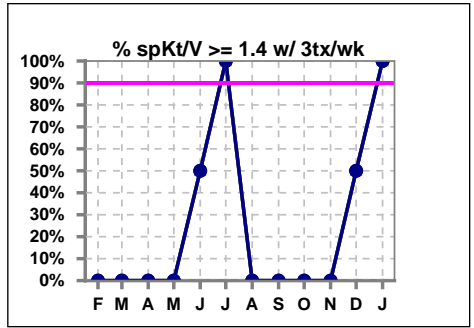

Enumclaw Kidney Center