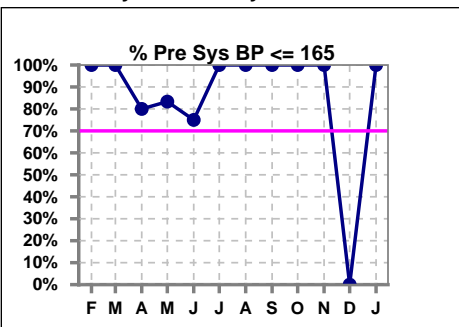

Federal Way East Kidney Center