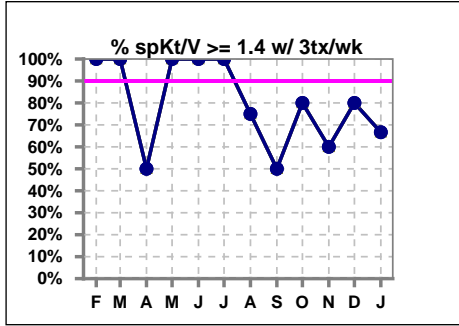

Federal Way West Kidney Center