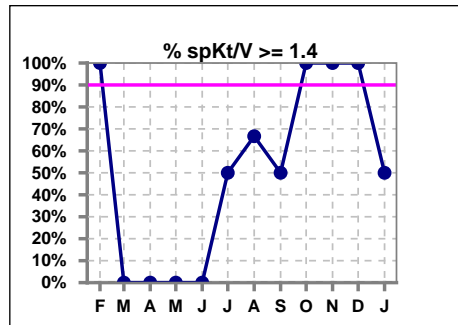

spKt/V \geq 1.4

Auburn Kidney Center

Broadway Kidney Center

Enumclaw Kidney Center

Federal Way East Kidney Center

Federal Way West Kidney Center

Fife Kidney Center

Kent Kidney Center