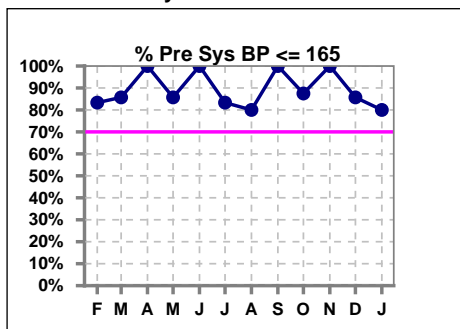

Kirkland Kidney Center