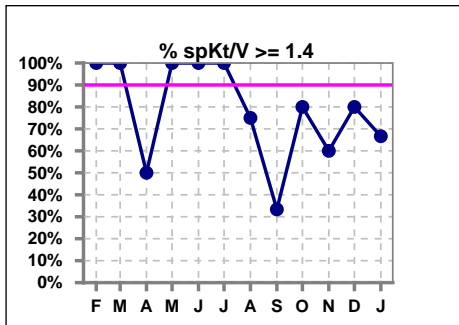

spKt/V \geq 1.4

Auburn Kidney Center

Broadway Kidney Center

Enumclaw Kidney Center

Federal Way East Kidney Center

Federal Way West Kidney Center

Fife Kidney Center

Kent Kidney Center