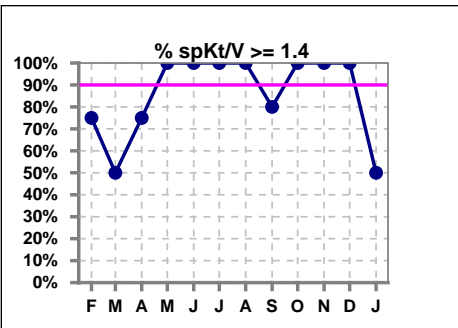

spKt/V \geq 1.4

Auburn Kidney Center

Broadway Kidney Center

Enumclaw Kidney Center

Federal Way East Kidney Center

Federal Way West Kidney Center

Fife Kidney Center

Kent Kidney Center