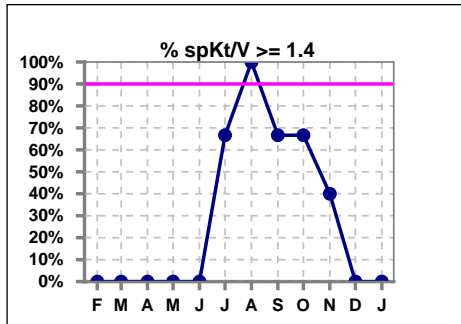

Yesler Terrace Kidney Center

Snoqualmie Ridge Kidney Center

Burien Kidney Center

Everett Kidney Center

Panther Lake Kidney Center

Northwest Kidney Centers

spKt/V \geq 1.4 w/ 3tx/wk

Auburn Kidney Center