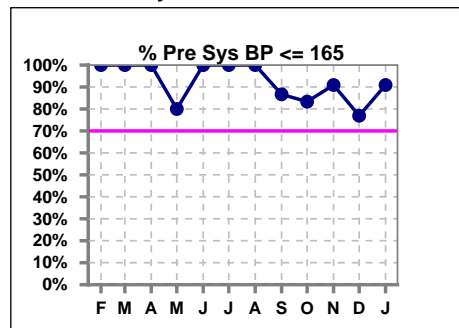

Rainier Beach Kidney Center

Renton Kidney Center

Scribner Kidney Center

SeaTac Kidney Center

Yesler Terrace Kidney Center

Snoqualmie Ridge Kidney Center

Burien Kidney Center

Everett Kidney Center