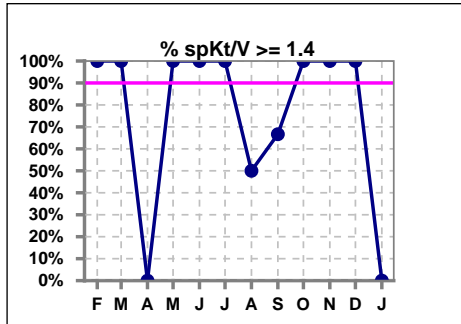

Yesler Terrace Kidney Center

Snoqualmie Ridge Kidney Center

Burien Kidney Center

Everett Kidney Center

Panther Lake Kidney Center

Northwest Kidney Centers

spKt/V \geq 1.4 w/ 3tx/wk

Auburn Kidney Center