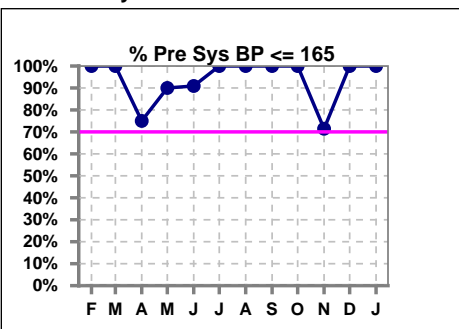

Kent Kidney Center