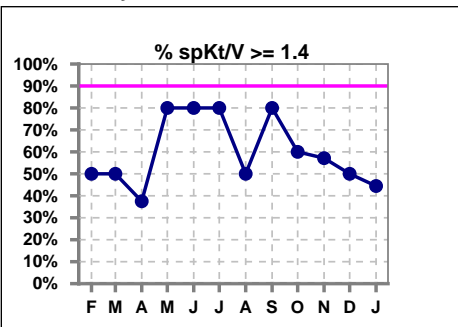

spKt/V \geq 1.4

Auburn Kidney Center

Broadway Kidney Center

Enumclaw Kidney Center

Federal Way East Kidney Center

Federal Way West Kidney Center

Fife Kidney Center

Kent Kidney Center