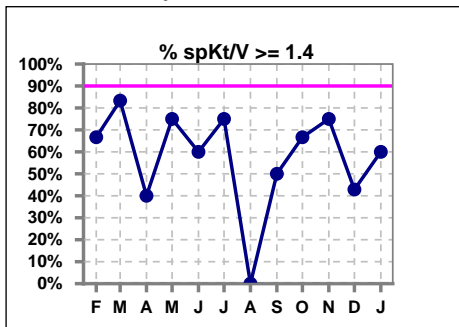

Kirkland Kidney Center