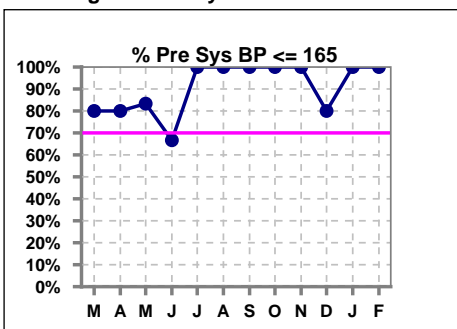

Port Angeles Kidney Center