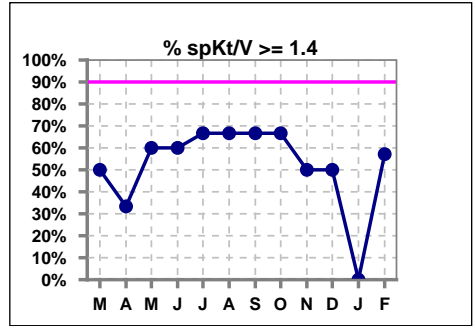

Rainier Beach Kidney Center