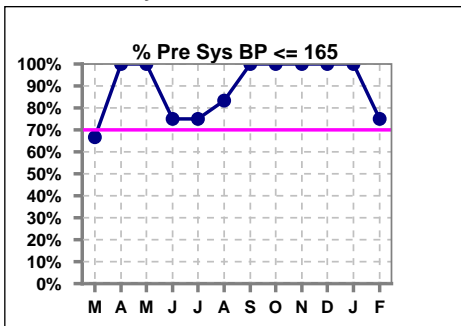

Rainier Beach Kidney Center

Renton Kidney Center

Scribner Kidney Center

SeaTac Kidney Center

Yesler Terrace Kidney Center

Snoqualmie Ridge Kidney Center

Burien Kidney Center

Everett Kidney Center