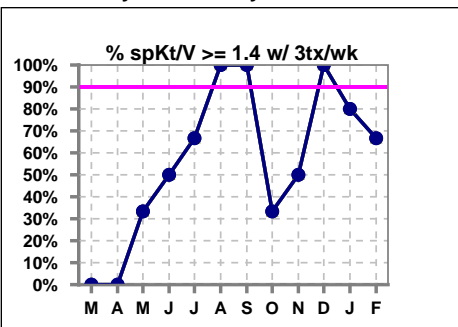

Federal Way East Kidney Center