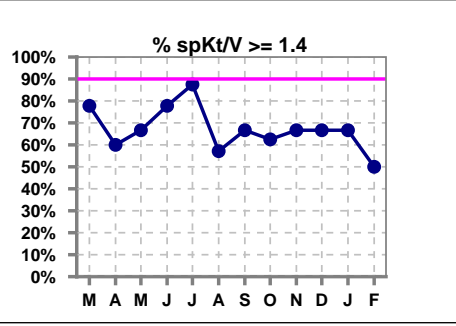

spKt/V \geq 1.4

Auburn Kidney Center

Broadway Kidney Center

Enumclaw Kidney Center

Federal Way East Kidney Center

Federal Way West Kidney Center

Fife Kidney Center

Kent Kidney Center