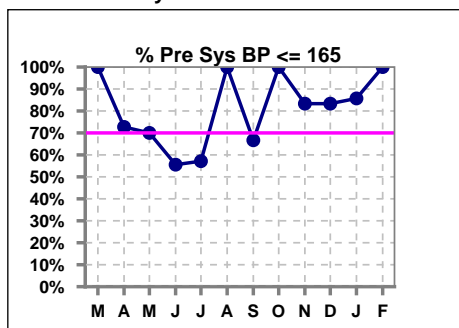

Rainier Beach Kidney Center

Renton Kidney Center

Scribner Kidney Center

SeaTac Kidney Center

Yesler Terrace Kidney Center

Snoqualmie Ridge Kidney Center

Burien Kidney Center

Everett Kidney Center