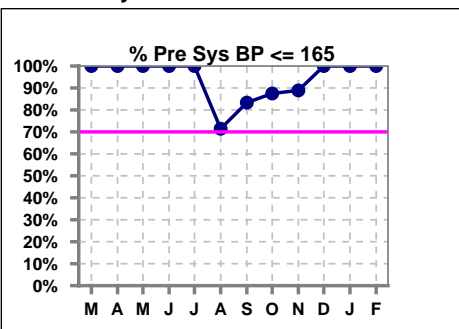

Kent Kidney Center