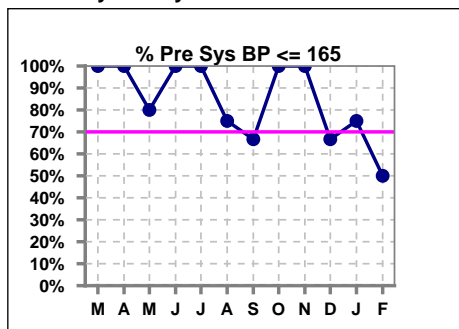

Lake City Kidney Center