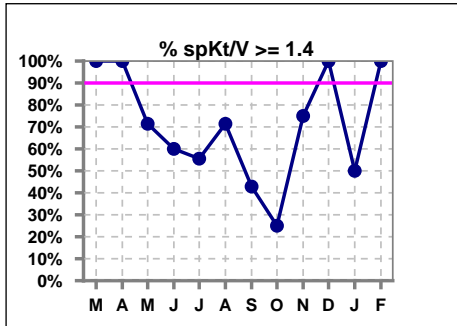

Scribner Kidney Center