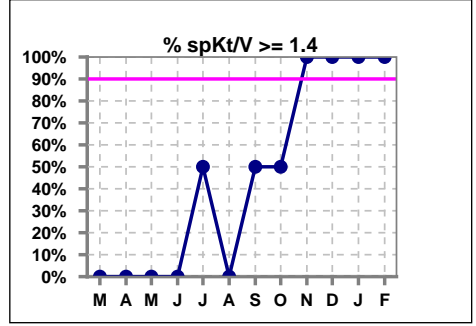

spKt/V \geq 1.4

Auburn Kidney Center

Broadway Kidney Center

Enumclaw Kidney Center

Federal Way East Kidney Center

Federal Way West Kidney Center

Fife Kidney Center

Kent Kidney Center