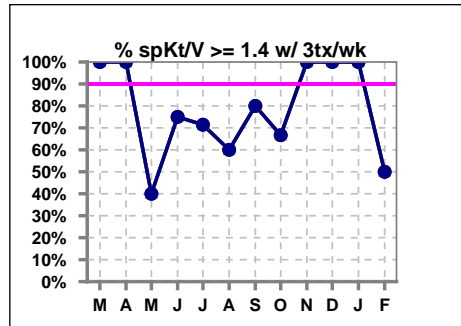

Burien Kidney Center