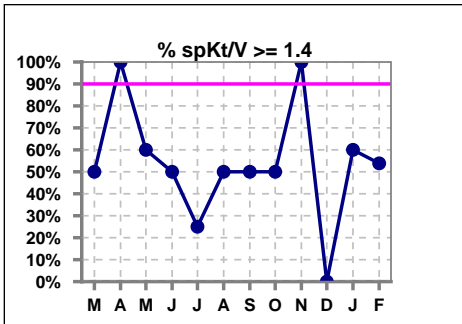

Yesler Terrace Kidney Center

Snoqualmie Ridge Kidney Center

Burien Kidney Center

Everett Kidney Center

Panther Lake Kidney Center

Northwest Kidney Centers

spKt/V \geq 1.4 w/ 3tx/wk

Auburn Kidney Center