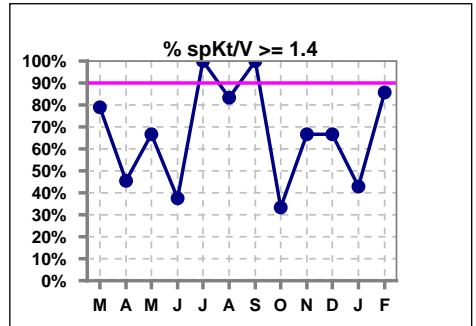

Yesler Terrace Kidney Center

Snoqualmie Ridge Kidney Center

Burien Kidney Center

Everett Kidney Center

Panther Lake Kidney Center

Northwest Kidney Centers

spKt/V \geq 1.4 w/ 3tx/wk

Auburn Kidney Center