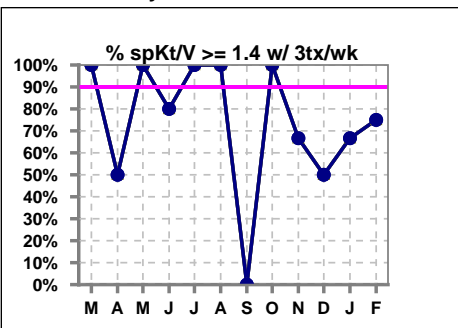

Yesler Terrace Kidney Center

Snoqualmie Ridge Kidney Center

Burien Kidney Center

Everett Kidney Center

Panther Lake Kidney Center

Northwest Kidney Centers

spKt/V \geq 1.4 w/ 3tx/wk

Auburn Kidney Center