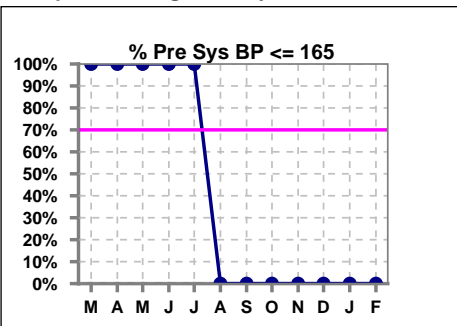

Rainier Beach Kidney Center

Renton Kidney Center

Scribner Kidney Center

SeaTac Kidney Center

Yesler Terrace Kidney Center

Snoqualmie Ridge Kidney Center

Burien Kidney Center

Everett Kidney Center