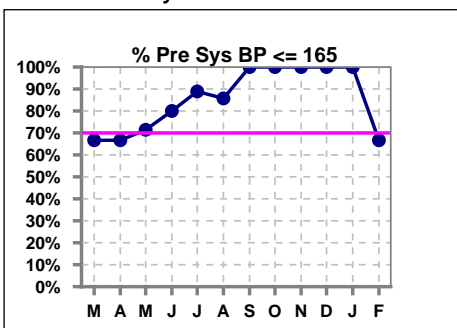

Scribner Kidney Center