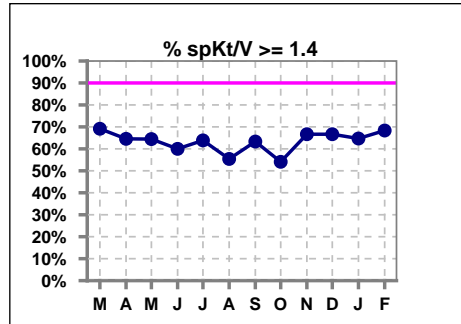

Yesler Terrace Kidney Center

Snoqualmie Ridge Kidney Center

Burien Kidney Center

Everett Kidney Center

Panther Lake Kidney Center

Northwest Kidney Centers

spKt/V \geq 1.4 w/ 3tx/wk

Auburn Kidney Center