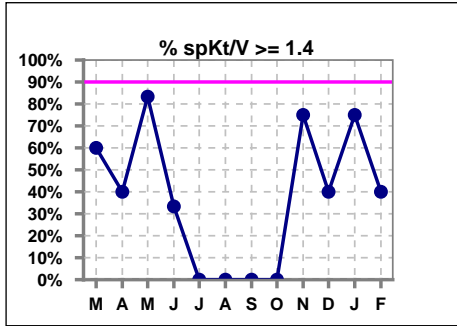

Port Angeles Kidney Center