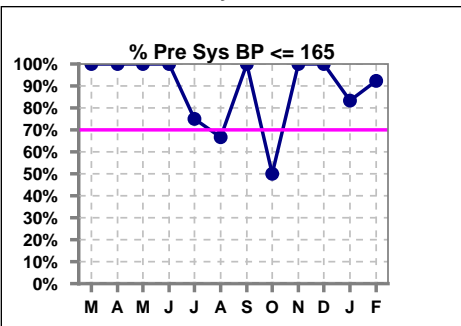

Rainier Beach Kidney Center

Renton Kidney Center

Scribner Kidney Center

SeaTac Kidney Center

Yesler Terrace Kidney Center

Snoqualmie Ridge Kidney Center

Burien Kidney Center

Everett Kidney Center