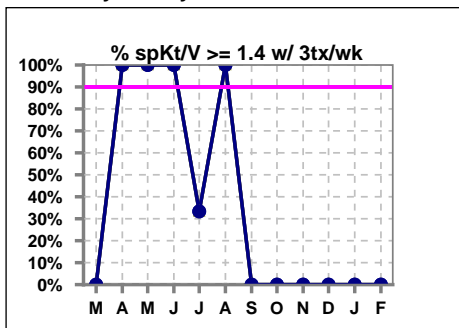

Broadway Kidney Center