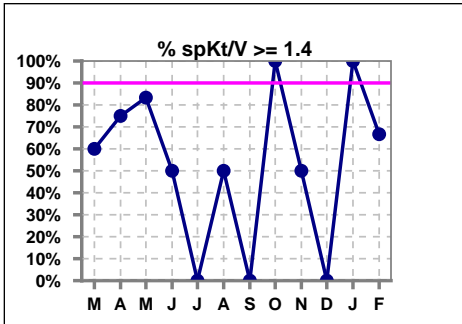

Yesler Terrace Kidney Center

Snoqualmie Ridge Kidney Center

Burien Kidney Center

Everett Kidney Center

Panther Lake Kidney Center

Northwest Kidney Centers

spKt/V \geq 1.4 w/ 3tx/wk

Auburn Kidney Center