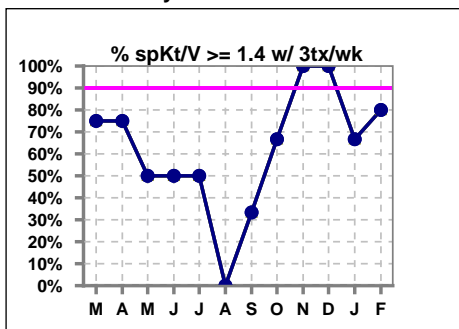

Kirkland Kidney Center