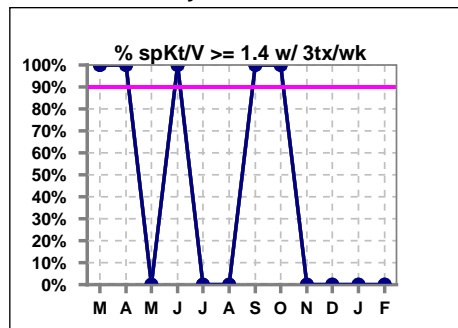

Enumclaw Kidney Center