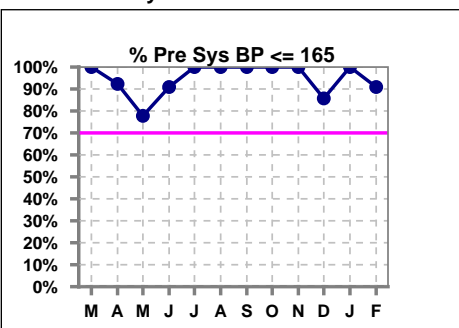

Renton Kidney Center