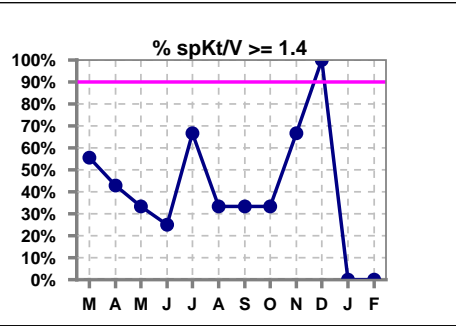

Bellevue Kidney Center